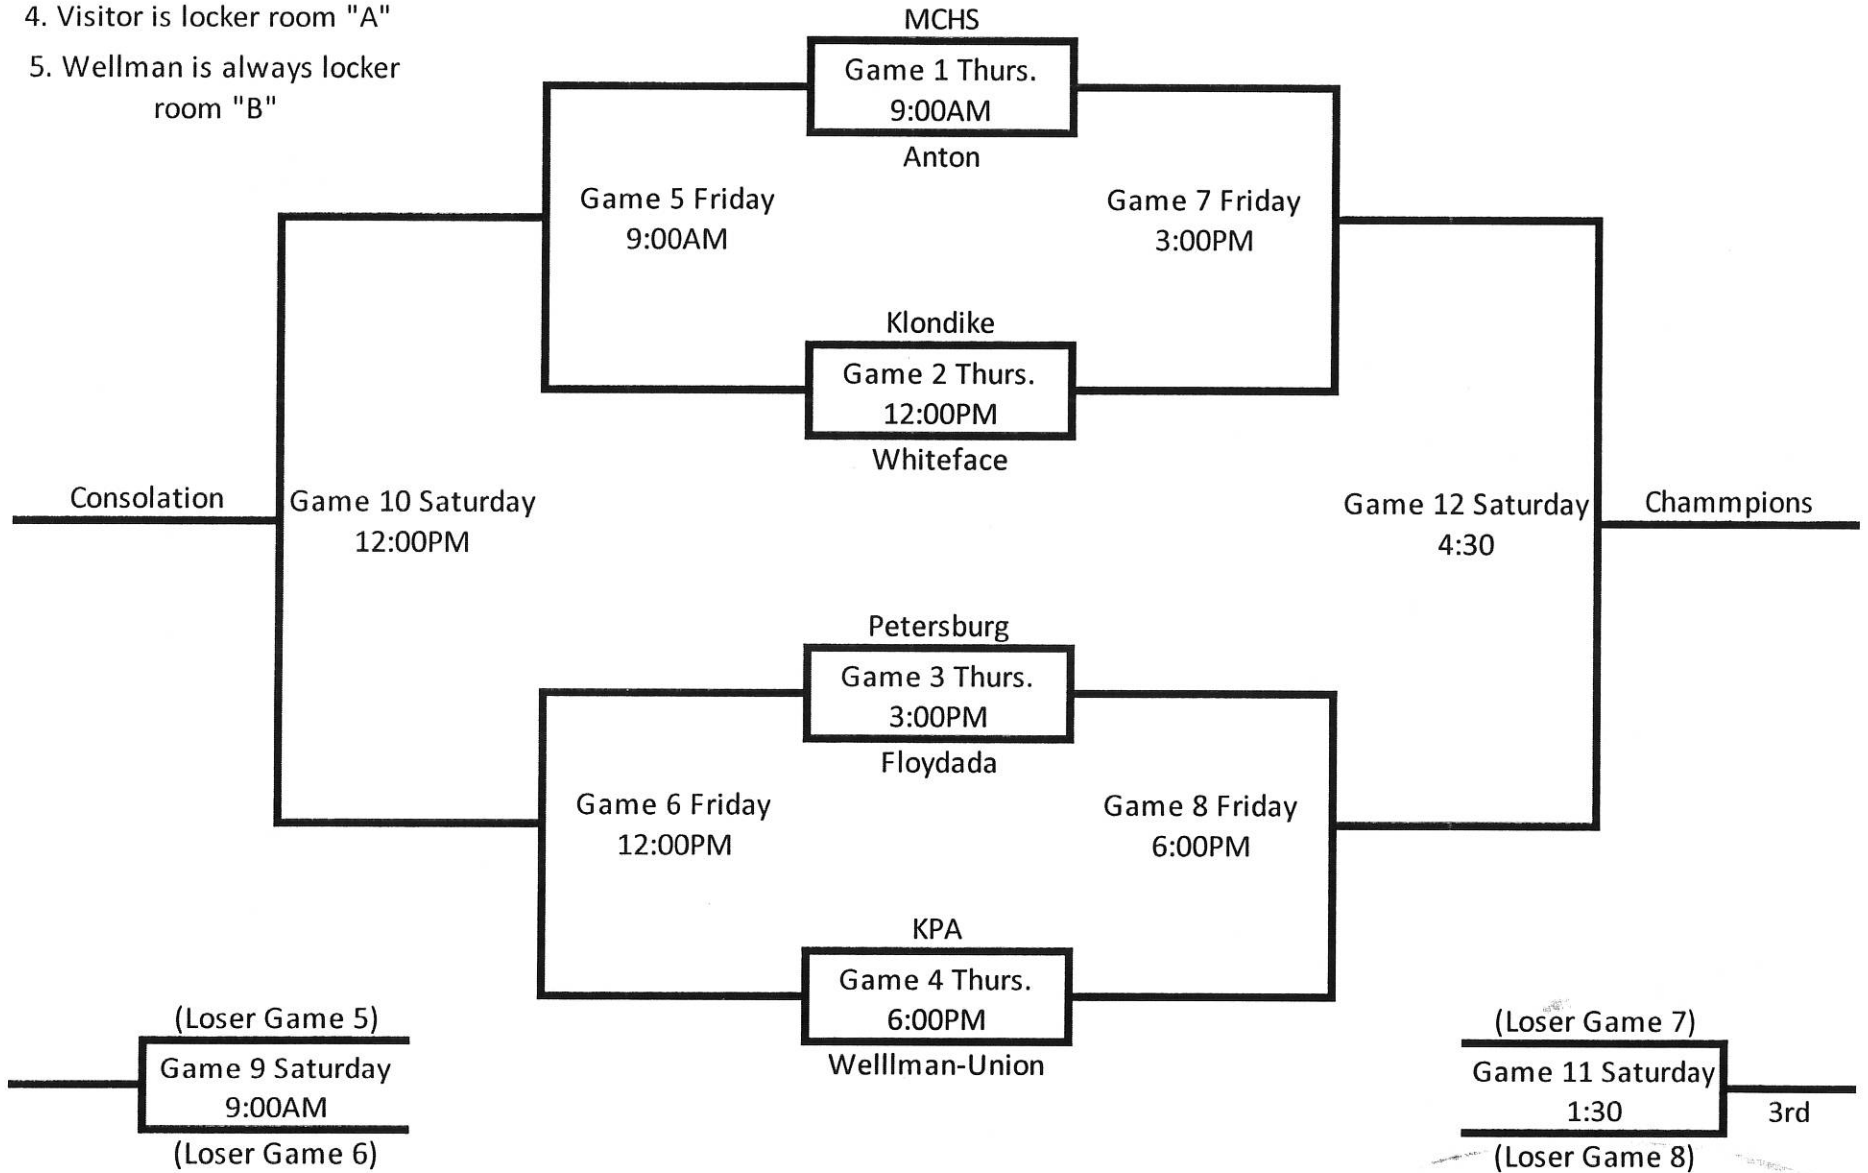

2018 Wellman-Union Holiday Classic. Girls

1. Bottom team is home
2. Home team wears white
3. Home is locker room "B"
4. Visitor is locker room "A"
5. Wellman is always locker room "B"

2018 WELLMAN-UNION HOLIDAY CLASSIC BOYS

2018 Wellman-Union Holiday Classic Boys

1. Bottom team is home
2. Home team wears white.
3. Home is locker room "D".
4. Visitor is locker room "C".
5. Wellman is always locker room "D"