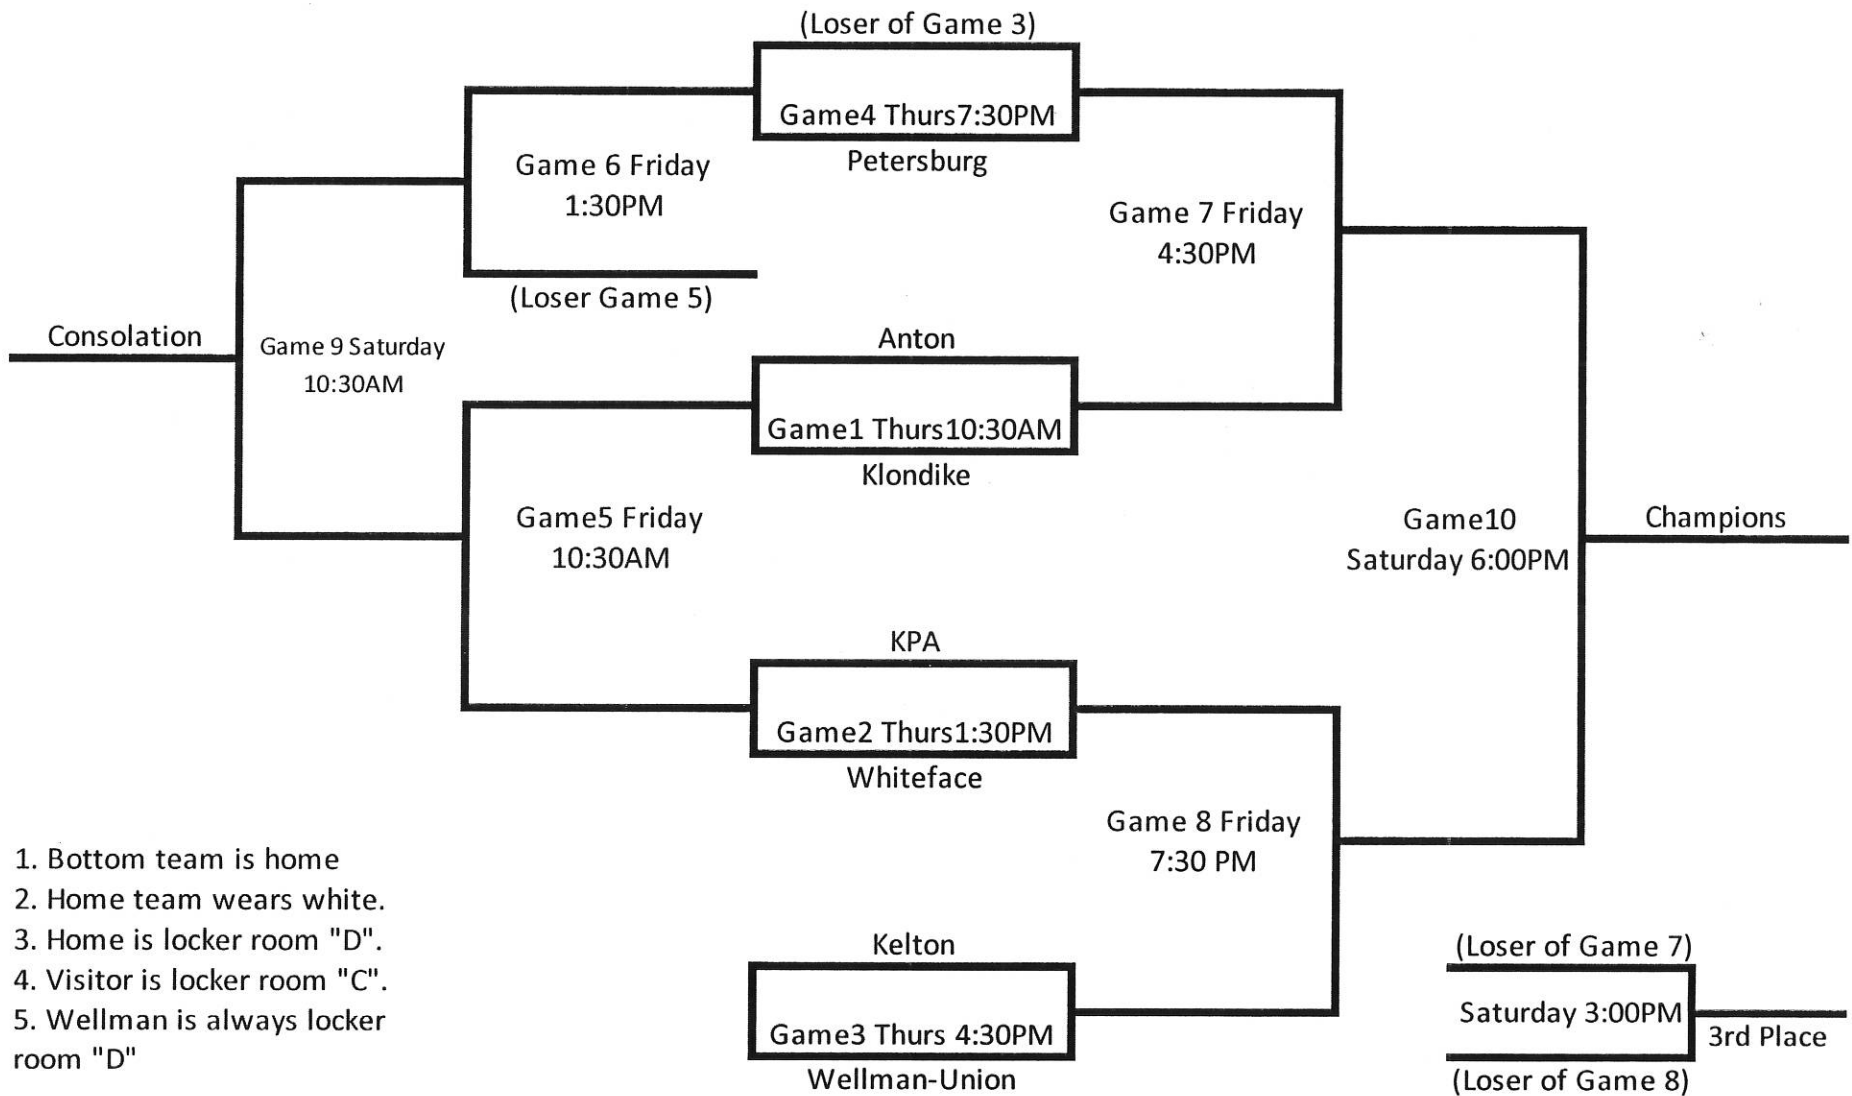

2018 Wellman-Union Holiday Classic. Girls

1. Bottom team is home
2. Home team wears white
3. Home is locker room "B"
4. Visitor is locker room "A"
5. Wellman is always locker room "B"

2018 WELLMAN-UNION HOLIDAY CLASSIC BOYS

2018 Wellman-Union Holiday Classic Boys

1. Bottom team is home
2. Home team wears white.
3. Home is locker room "D".
4. Visitor is locker room "C".
5. Wellman is always locker room "D"